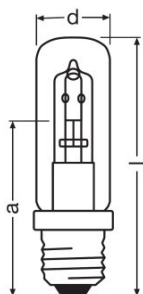

Starting time	0.0 s
Warm-up time (60 %)	0.00 s

Dimensions & weight

Diameter	32.0 mm
Overall length	105.0 mm
Light center length (LCL)	75.0 mm
Length	105.0 mm
Outer bulb	T30
Maximum diameter	32.0 mm

Lifespan