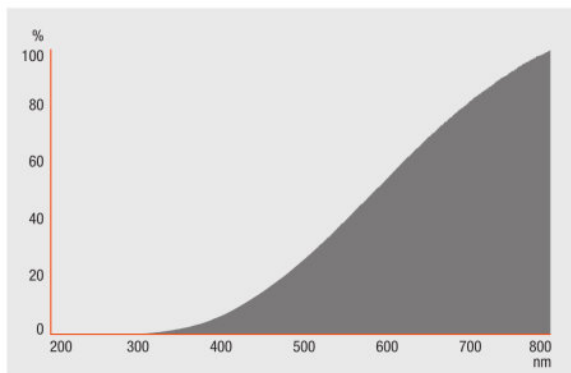

Rated lamp life time	2000 h
Number of switching cycles	50000

Additional product data

Base (standard designation)	E27
Mercury content	0.0 mg
Mercury-free	Yes

Capabilities

Burning position	Any
Dimmable	Yes

Certificates & standards

Energy efficiency class	D
Energy consumption	70 kWh/1000h

Country-specific categorizations

ILCOS	HSGST/C/UB-70-230-E27-75

Light Distribution

Spectral power distribution

LOGISTICAL DATA