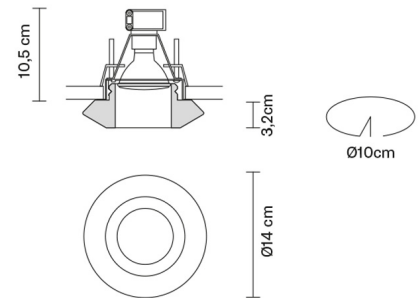

FARETTI

D27F5900

Pamio Design / Luca Scacchetti

Description

Downlight with transparent crystal diffuser.

Dimensions

Voltage

500mA

LED

Not included accessories

Driver

Weight

Net: 0.93 kg
Gross: 1.05 kg

Packaging

Volume: 0.008 m³
Number of boxes: 1

Specs